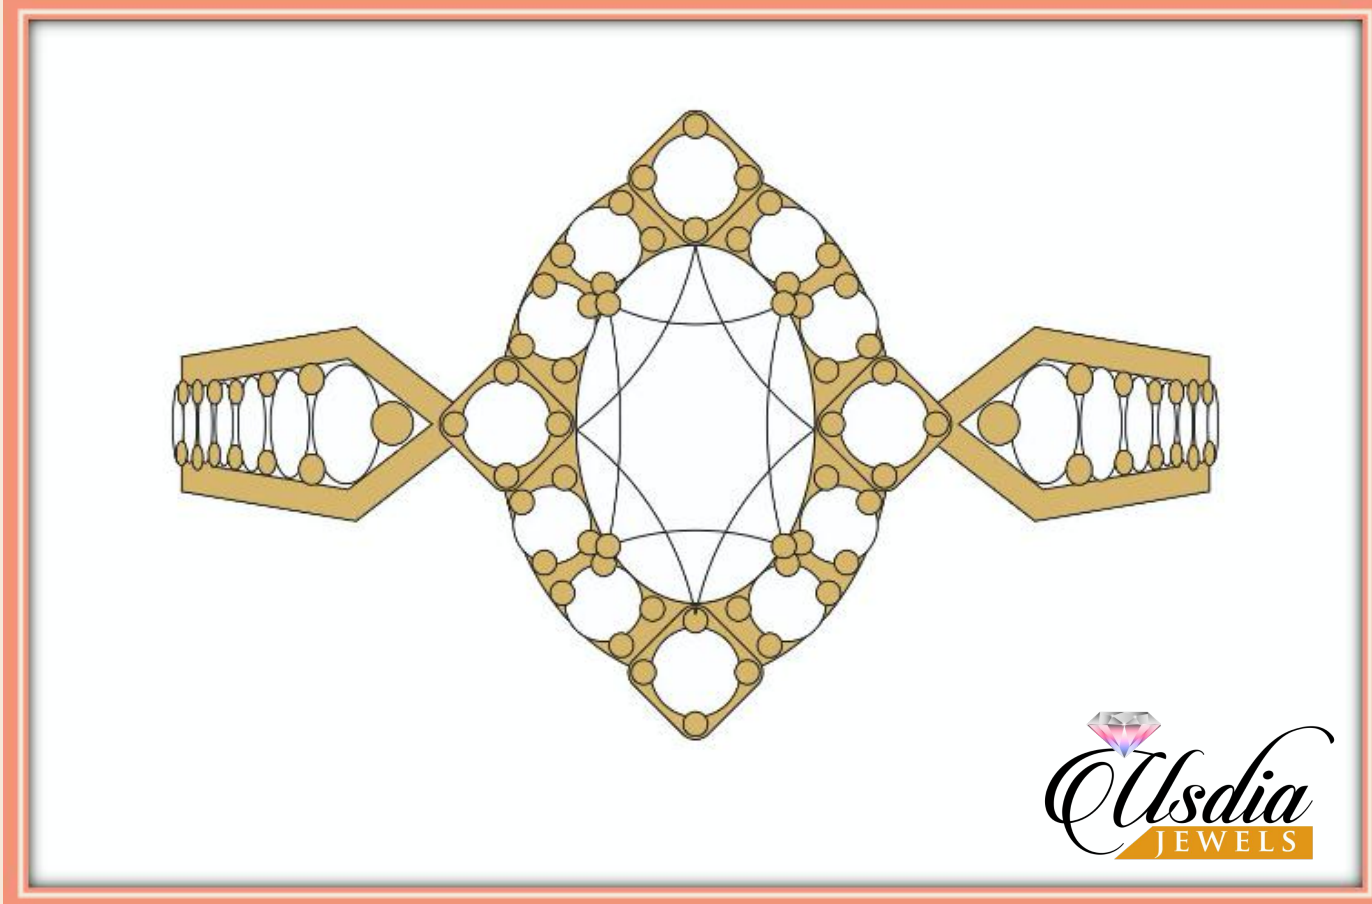

*GST @3% Extra

*Prices subject to vary on current gold

*Glass-filled / Treated Emerald Stone

***10 X 6 MM (5 Carat) Emerald Centre Stone**

RG0015

1/2 Carat Oval-Cut Natural Diamond Solitaire Ring

| Diamond | 14KT Gold | 18KT Gold |
|---------|-----------|-----------|
| 0.95cts | 3.40gms | 4.00gms |
| 11-12 | | |

*GST @3% Extra

*Prices subject to vary on current gold

RG0016

1 Carat Pear-Cut Natural Diamond Solitaire Ring

| Diamond | 14KT Gold | 18KT Gold |
|---------|-----------|-----------|
| 1.18cts | 3.40gms | 4.00gms |
| I1-I2 | | |